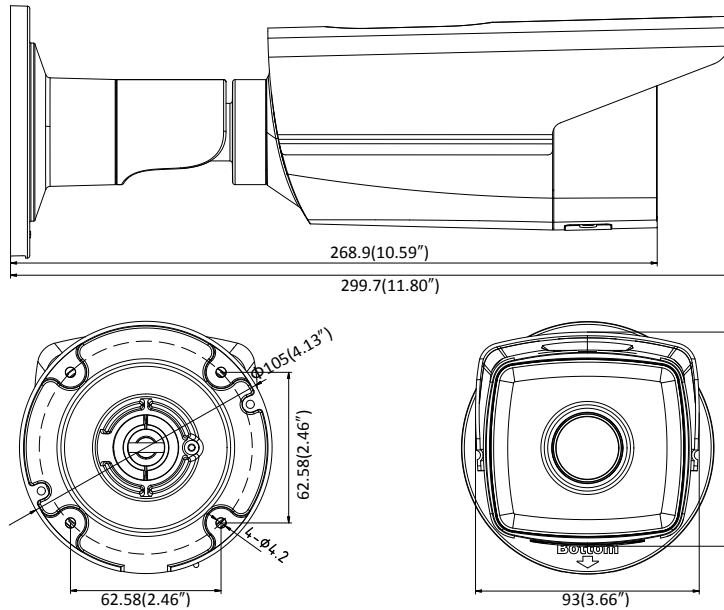

Dimension

Accessory

Unit: mm

Distributed by

Headquarters
No.555 Qianmo Road, Binjiang District,
Hangzhou 310051, China
T +86-571-8807-5998
overseasbusiness@hikvision.com

Hikvision USA
T +1-909-895-0400
sales.usa@hikvision.com

Hikvision Australia
T +61-2-8599-4233
salesau@hikvision.com

Hikvision India
T +91-22-28469900
sales@pramahikvision.com

Hikvision Canada
T +1-866-200-6690
sales.canada@hikvision.com

Hikvision Thailand
T +662-275-9949
sales.thailand@hikvision.com

Hikvision Europe
T +31-23-5542770
sales.eu@hikvision.com

Hikvision Italy
T +39-0438-6902
info.it@hikvision.com

Hikvision Brazil
T +55 11 3318-0050
Latam.support@hikvision.com

Hikvision Turkey
T +90 (216)521 7070- 7074
sales.tr@hikvision.com

Hikvision Malaysia
T +601-7652-2413
sales.my@hikvision.com

Hikvision UK & Ireland
T +01628-902140
sales.uk@hikvision.com

Hikvision South Africa
Tel: +27 (10) 0351172
sale.africa@hikvision.com

Hikvision France
T +33(0)1-85-330-450
info.fr@hikvision.com

Hikvision Kazakhstan
T +7-727-9730667
nikia.panfilov@hikvision.ru

Hikvision Vietnam
T +84-974270888
sales.vt@hikvision.com

Hikvision UAE
T +971-4-4432090
salesme@hikvision.com

Hikvision Singapore
T +65-6684-4718
sg@hikvision.com

Hikvision Spain
T +34-91-737-16-55
info.es@hikvision.com

Hikvision Tashkent
T +99-87-1238-9438
uzb@hikvision.ru

Hikvision Hong Kong
T +852-2151-1761
info.hk@hikvision.com

Hikvision Russia
T +7-495-669-67-99
saleru@hikvision.com

Hikvision Korea
T +82-(0)31-731-8817
sales.korea@hikvision.com

Hikvision Poland
T +48-22-460-01-50
info.pl@hikvision.com

Hikvision Indonesia
T +62-21-2933759
Sales.Indonesia@hikvision.com